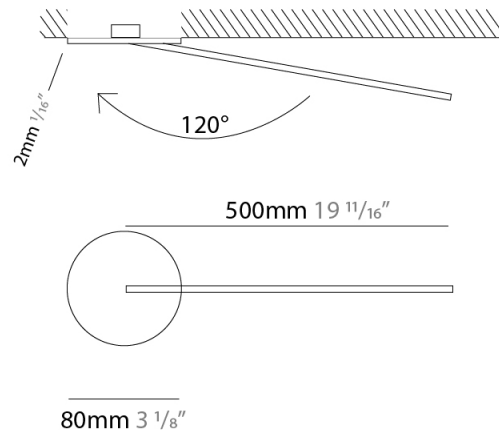

GENERAL

Series: Spillo
 Subseries: Spillo 1 Rod
 Brand: Icone
 Division: Design
 Mounting Type: Recessed
 Mounting Location: Wall
 Subcategory: Ambient

PHYSICAL

Shape: Rectangle
 Width (mm): 50
 Width (in): 1 15/16
 Height (mm): 500
 Height (in): 19 11/16
 Light Distribution: Adjustable
 Fixture Finish: WHI / BLK / CHR / BGD
 Fixture Material: Brass

GENERAL

Series: Spillo
 Subseries: Spillo 1 Rod
 Brand: Icone
 Division: Design
 Mounting Type: Recessed
 Mounting Location: Wall
 Subcategory: Ambient

PHYSICAL

Shape: Rectangle
 Width (mm): 50
 Width (in): 1 ¹⁵/₁₆
 Height (mm): 500
 Height (in): 19 ¹¹/₁₆
 Light Distribution: Adjustable
 Fixture Finish: WHI / BLK / CHR / BGD
 Fixture Material: Brass

LED

Color Temperature (°K): 2700 / 3000
 Nominal Lumen (lm): 550
 CRI: >90 CRI
 Lamp Life (hrs): 50000

OPTICAL

Adjustability: Tilt 120°

RATINGS AND CERTIFICATIONS

Certified By: Certified for North American Standards
 IP rating: IP20