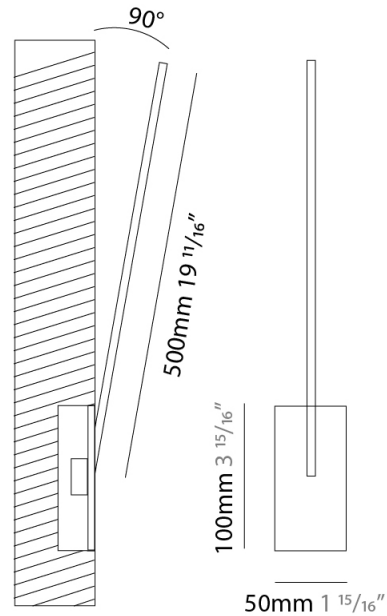

GENERAL

Series: Spillo
 Subseries: Spillo 1 Rod
 Brand: Icone
 Division: Design
 Mounting Type: Recessed
 Mounting Location: Wall
 Subcategory: Ambient

PHYSICAL

Shape: Rectangle
 Width (mm): 50
 Width (in): 1 15/16
 Height (mm): 500
 Height (in): 19 11/16
 Light Distribution: Adjustable
 Fixture Finish: WHI / BLK / CHR / BGD
 Fixture Material: Brass

LED

Color Temperature (°K): 2700 / 3000
 Nominal Lumen (lm): 550
 CRI: >90 CRI
 Lamp Life (hrs): 50000

OPTICAL

Adjustability: Tilt 120°

RATINGS AND CERTIFICATIONS

Certified By: Certified for North American Standards
 IP rating: IP20

GENERAL

Series: Spillo
 Subseries: Spillo 1 Rod
 Brand: Icone
 Division: Design
 Mounting Type: Recessed
 Mounting Location: Wall
 Subcategory: Ambient

PHYSICAL

Shape: Rectangle
 Width (mm): 50
 Width (in): 1 ¹⁵/₁₆
 Height (mm): 500
 Height (in): 19 ¹¹/₁₆
 Light Distribution: Adjustable
 Fixture Finish: WHI / BLK / CHR / BGD
 Fixture Material: Brass